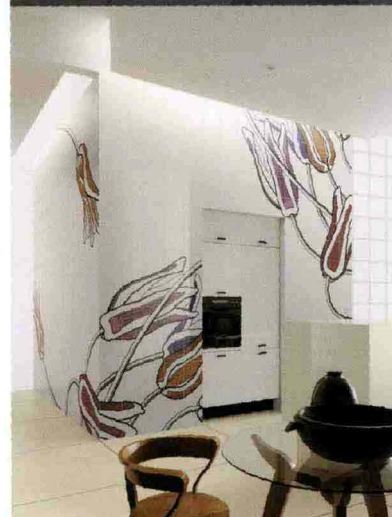

CERAMICA BARDELLI, Tuli Pop

Design Ronald Van der Hiist

The collection of Tuli ceramic tiles draws inspiration from the natural beauty of tulips. Entirely hand-painted, the Tuli Art series is available in 20x20 cm tiles, making it ideal for large-scale decorations.

La collezione di piastrelle ceramiche Tuli trae ispirazione dalla naturale bellezza dei tulipani. Così, interamente pennellata a mano con effetto seta su fondo bianco lucido, la serie Tuli Art disponibile nel formato 20x20 cm, è ideale per decorazioni di grandi dimensioni.

www.bardelli.it